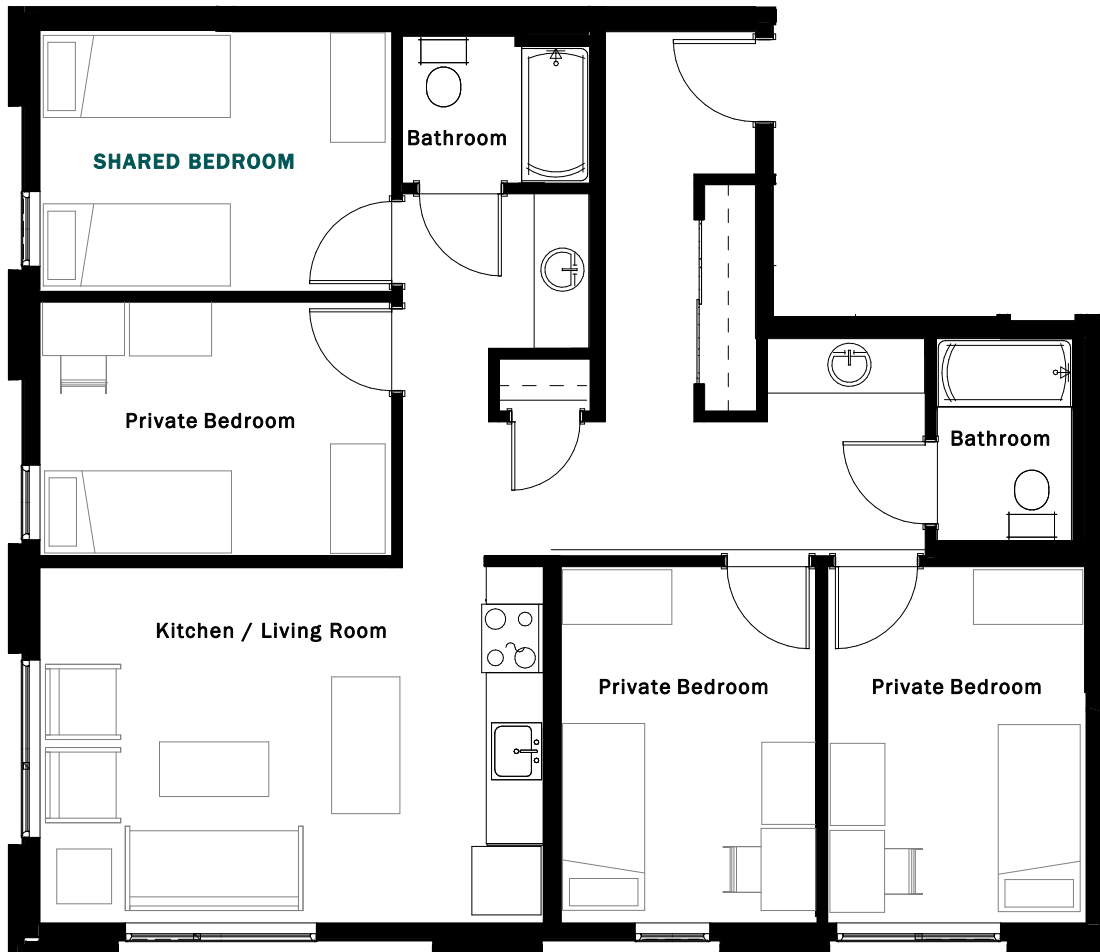

UNIT F — 4 BEDROOM, 2 BATH

5 person occupancy

UNITS

- 7305
- 7405
- 7505
- 7605

16101 Greenwood Avenue North
Shoreline, WA 98133-5696