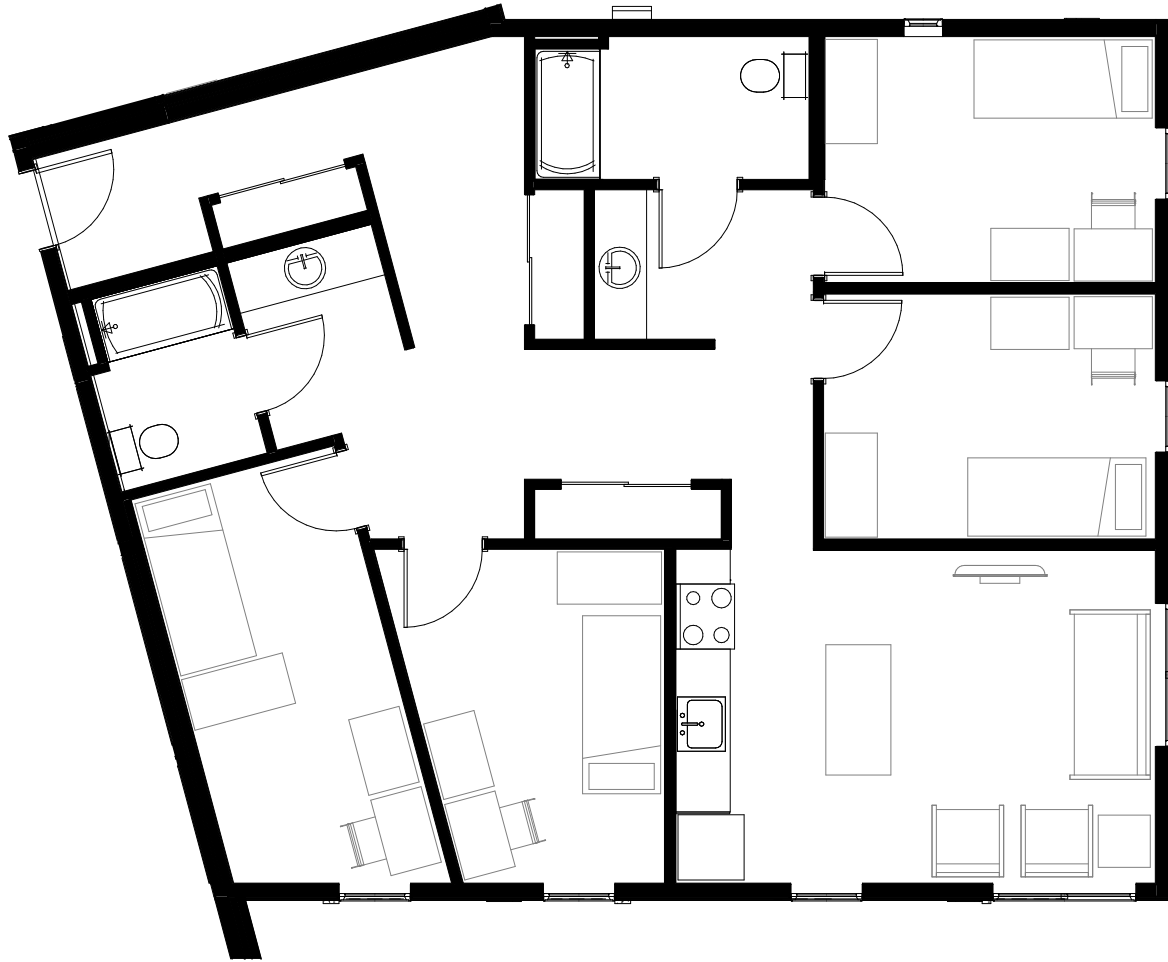

UNIT G — 4 BEDROOM, 2 BATH

4 person occupancy

UNITS

7406

16101 Greenwood Avenue North
Shoreline, WA 98133-5696