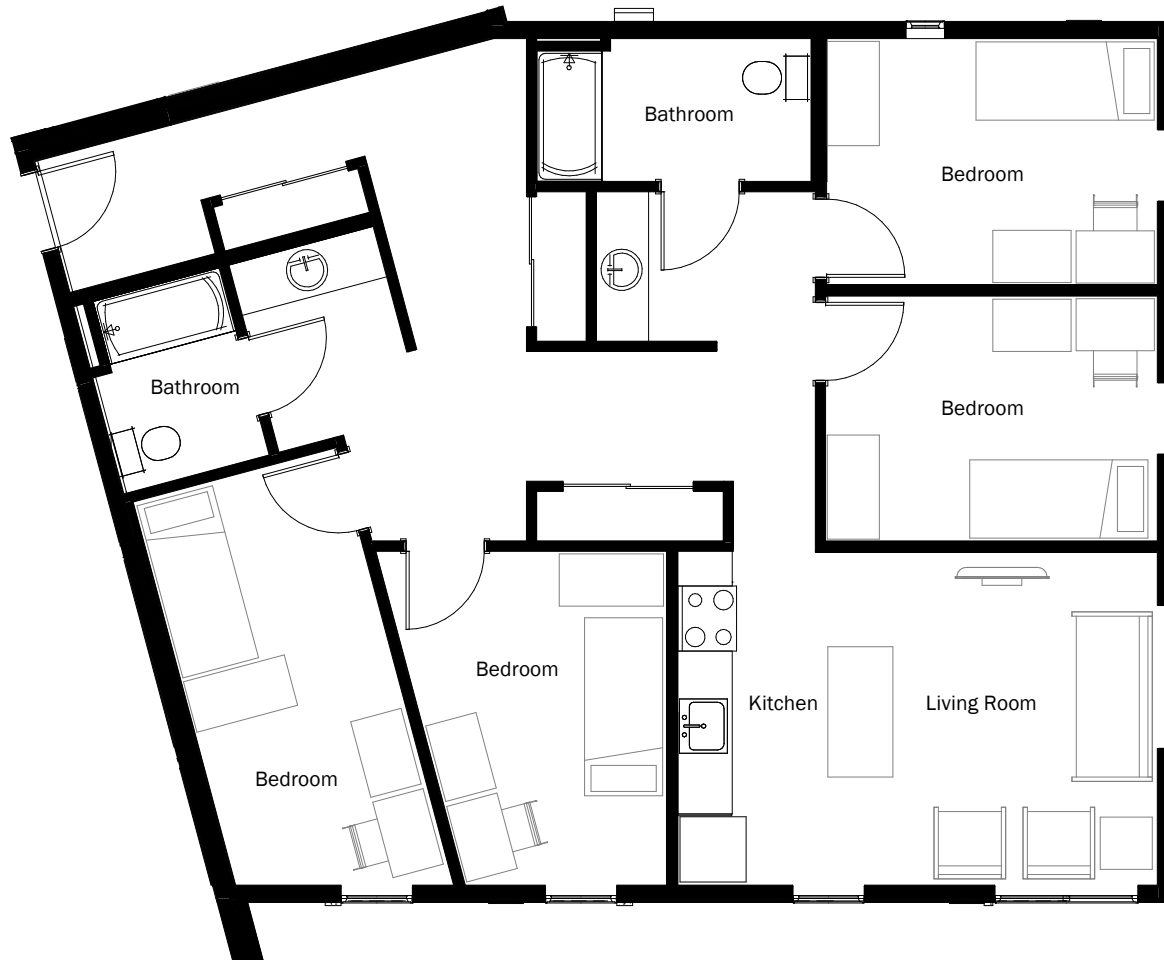

UNIT G — 4 BEDROOM, 2 BATH

4 person occupancy

UNITS

7406

16101 Greenwood Avenue North
Shoreline, WA 98133-5696