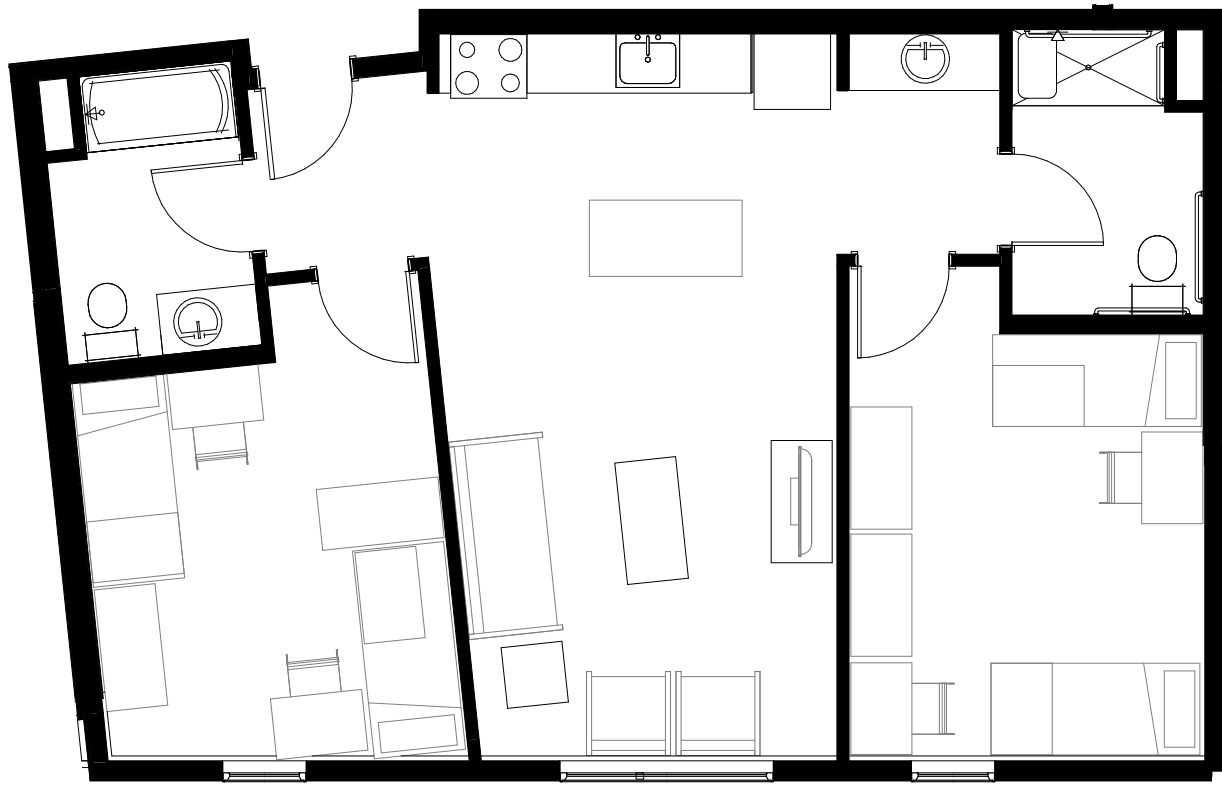

UNIT D2 — 2 BEDROOM, 2 BATH

4 person occupancy (Accessible)

UNITS

7213

16101 Greenwood Avenue North
Shoreline, WA 98133-5696