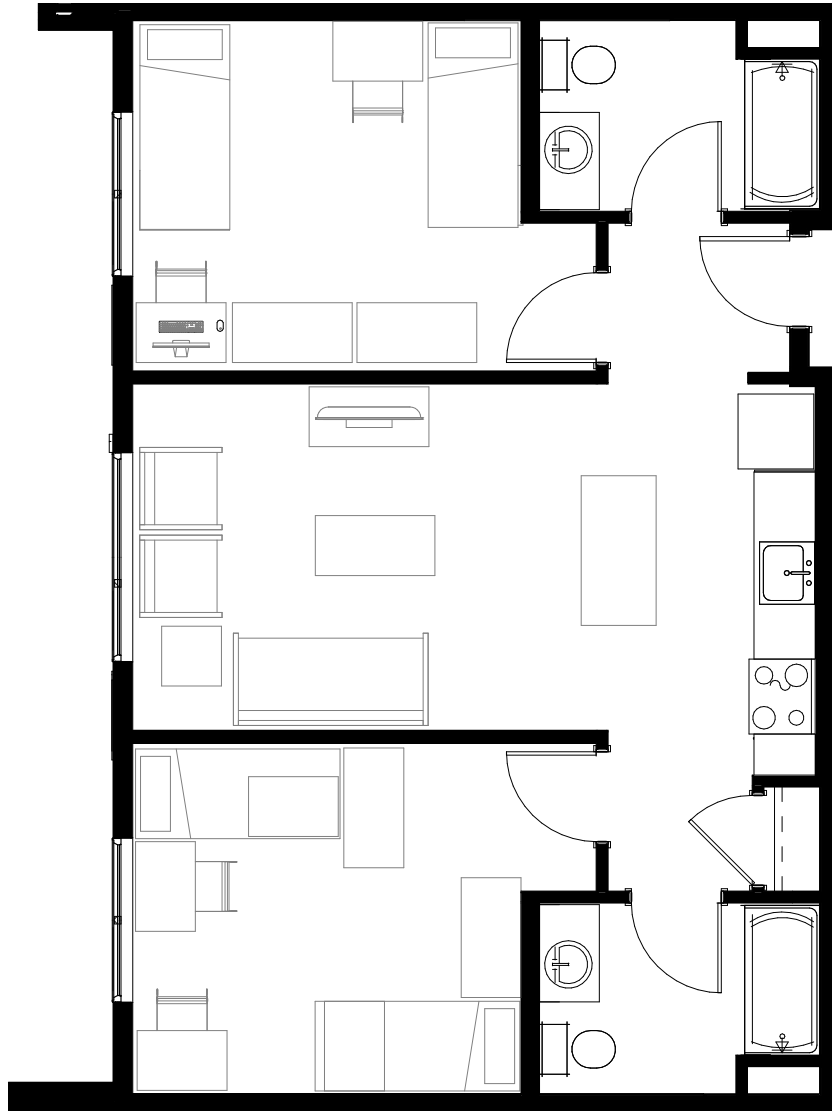

UNIT D1 – 2 BEDROOM, 2 BATH

4 person occupancy

UNITS

- 7303
- 7403
- 7503
- 7603

16101 Greenwood Avenue North
Shoreline, WA 98133-5696