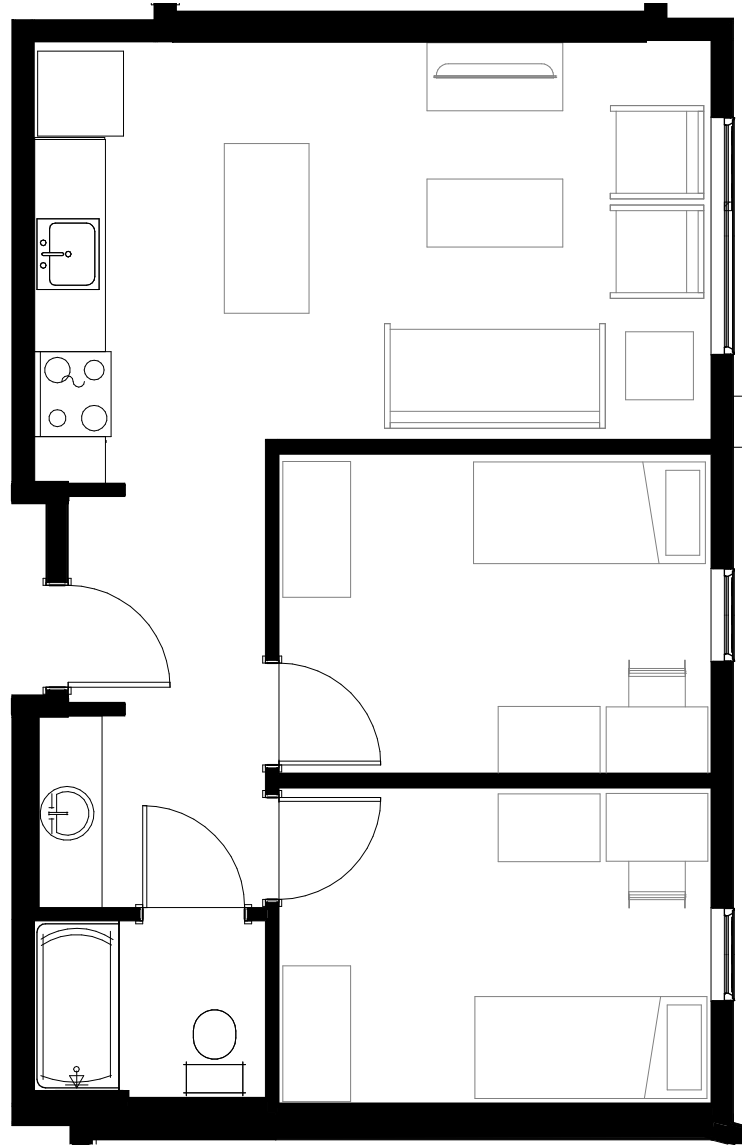

UNIT C — 2 BEDROOM, 1 BATH

2 person occupancy

UNITS

- 7304
- 7404
- 7502
- 7604

16101 Greenwood Avenue North
Shoreline, WA 98133-5696