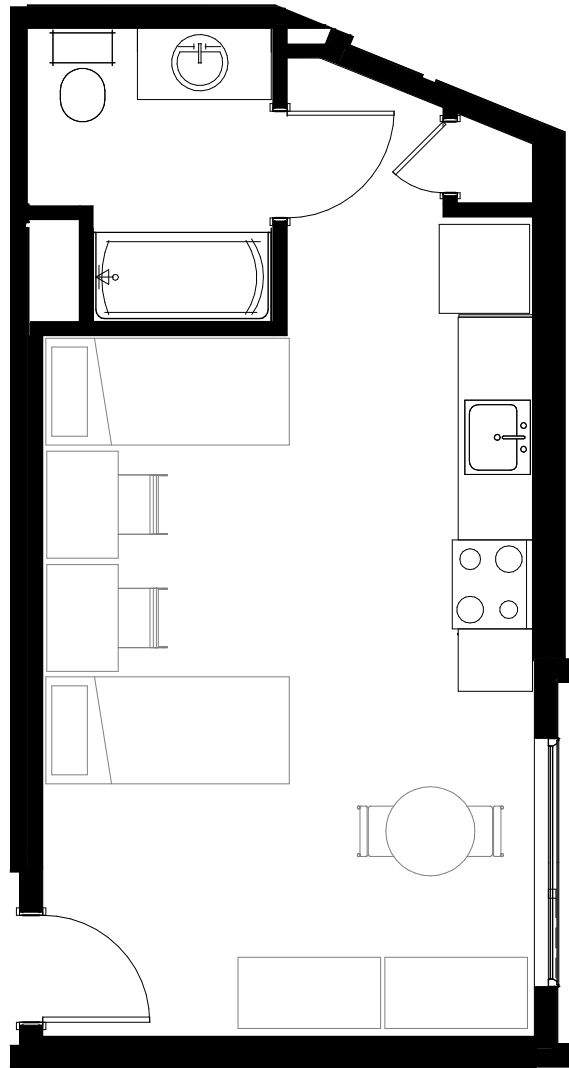

# UNIT B – SHARED STUDIO

2 person occupancy